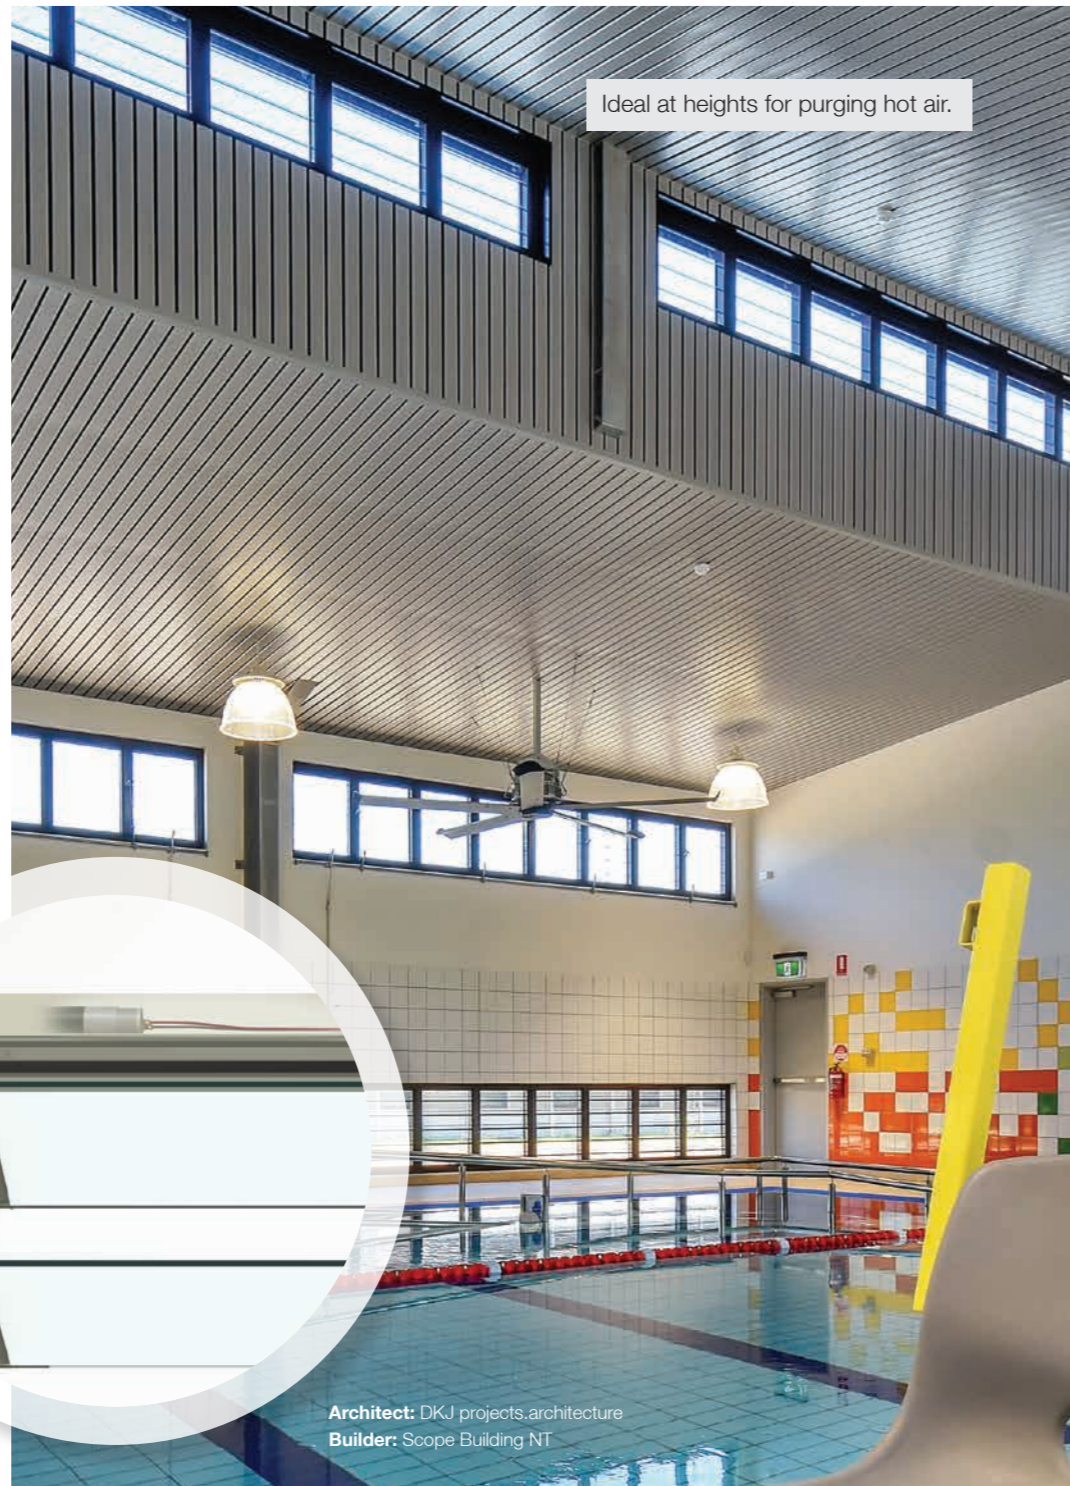

With motors fully concealed within the window frame and easy operation via compatible smart phones, its easy to see why this system has won two Design Awards.

Ideal at heights for purging hot air.

Architect: DKJ projects.architecture  
Builder: Scope Building NT