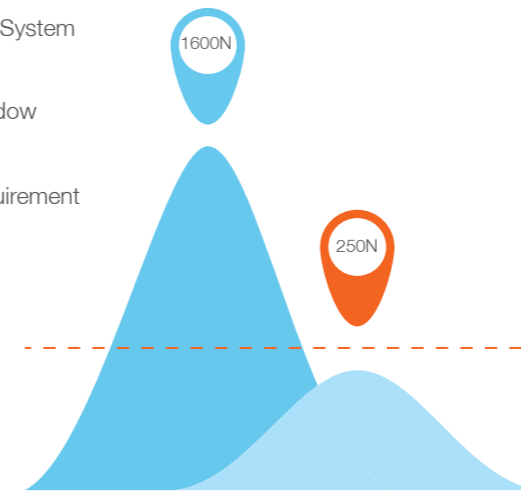

Stronghold™ System

Altair® Louvres with the Stronghold™ System mechanically locks louvre blades into their clips to increase the amount of force the window can resist. With blades now only able to be removed using a tool, the window is more secure and your building is safer.

The Stronghold™ System allows our windows to easily meet the fall prevention requirements of the Australian Building Code with only a slight reduction in ventilation.

Load applied to louvre blade in open position

- Altair® Stronghold™ System
- Normal Louvre Window
- Fall Prevention Requirement

1N = 0.101971621 kgs